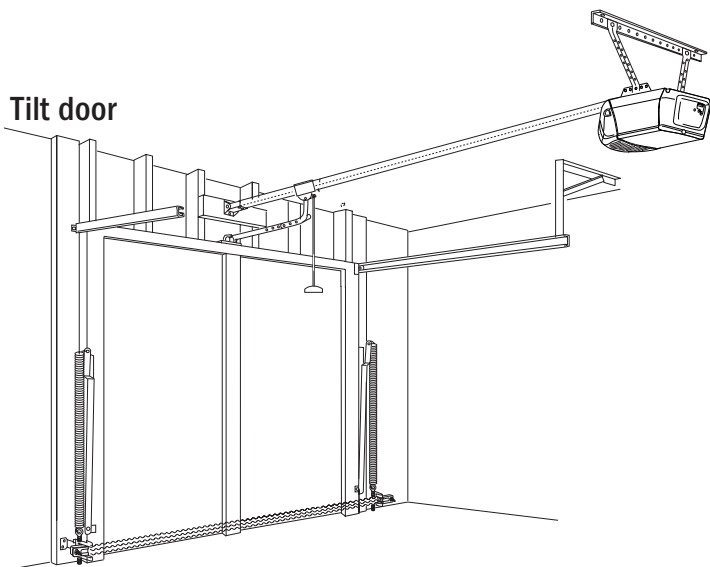

Manufacturer of garage door openers

CHAMBERLAIN®
merlin®
more than magic

Typical Installation

Note: Example illustrated is a 16.5m² door

Door size	Fixing point
2.3m	3050mm
2.5m	3250mm
3.0m	3880mm

Sectional door