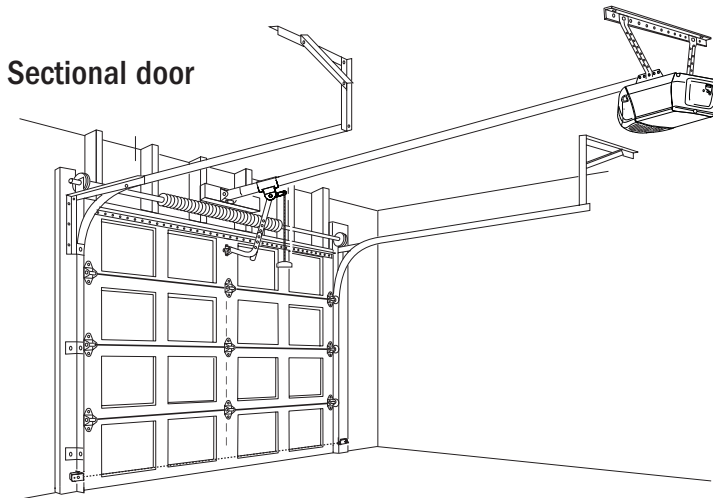

Manufacturer of garage door openers

CHAMBERLAIN®
merlin®
more than magic

Typical Installation

Note: Example illustrated is a 16.5m² door

Door size	Fixing point
2.3m	3050mm
2.5m	3250mm
3.0m	3880mm

Sectional door