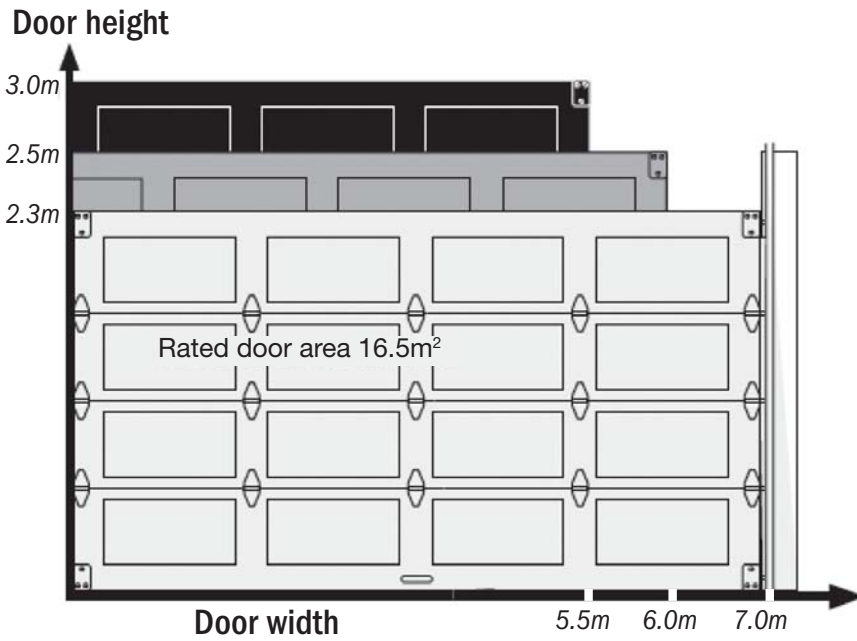

MJ3800
"The Unique Alternative"

Give your sectional door a prestigious feel
A smooth and fast alternative wall-mount design that will put your garage into the next era as well as free-up ceiling space.

Manufacturer of garage door openers

CHAMBERLAIN®
merlin®
more than magic

Typical Installation

Note: Example illustrated is a 16.5m² door

Door size	Fixing point
2.3m	3050mm
2.5m	3250mm
3.0m	3880mm

Sectional door